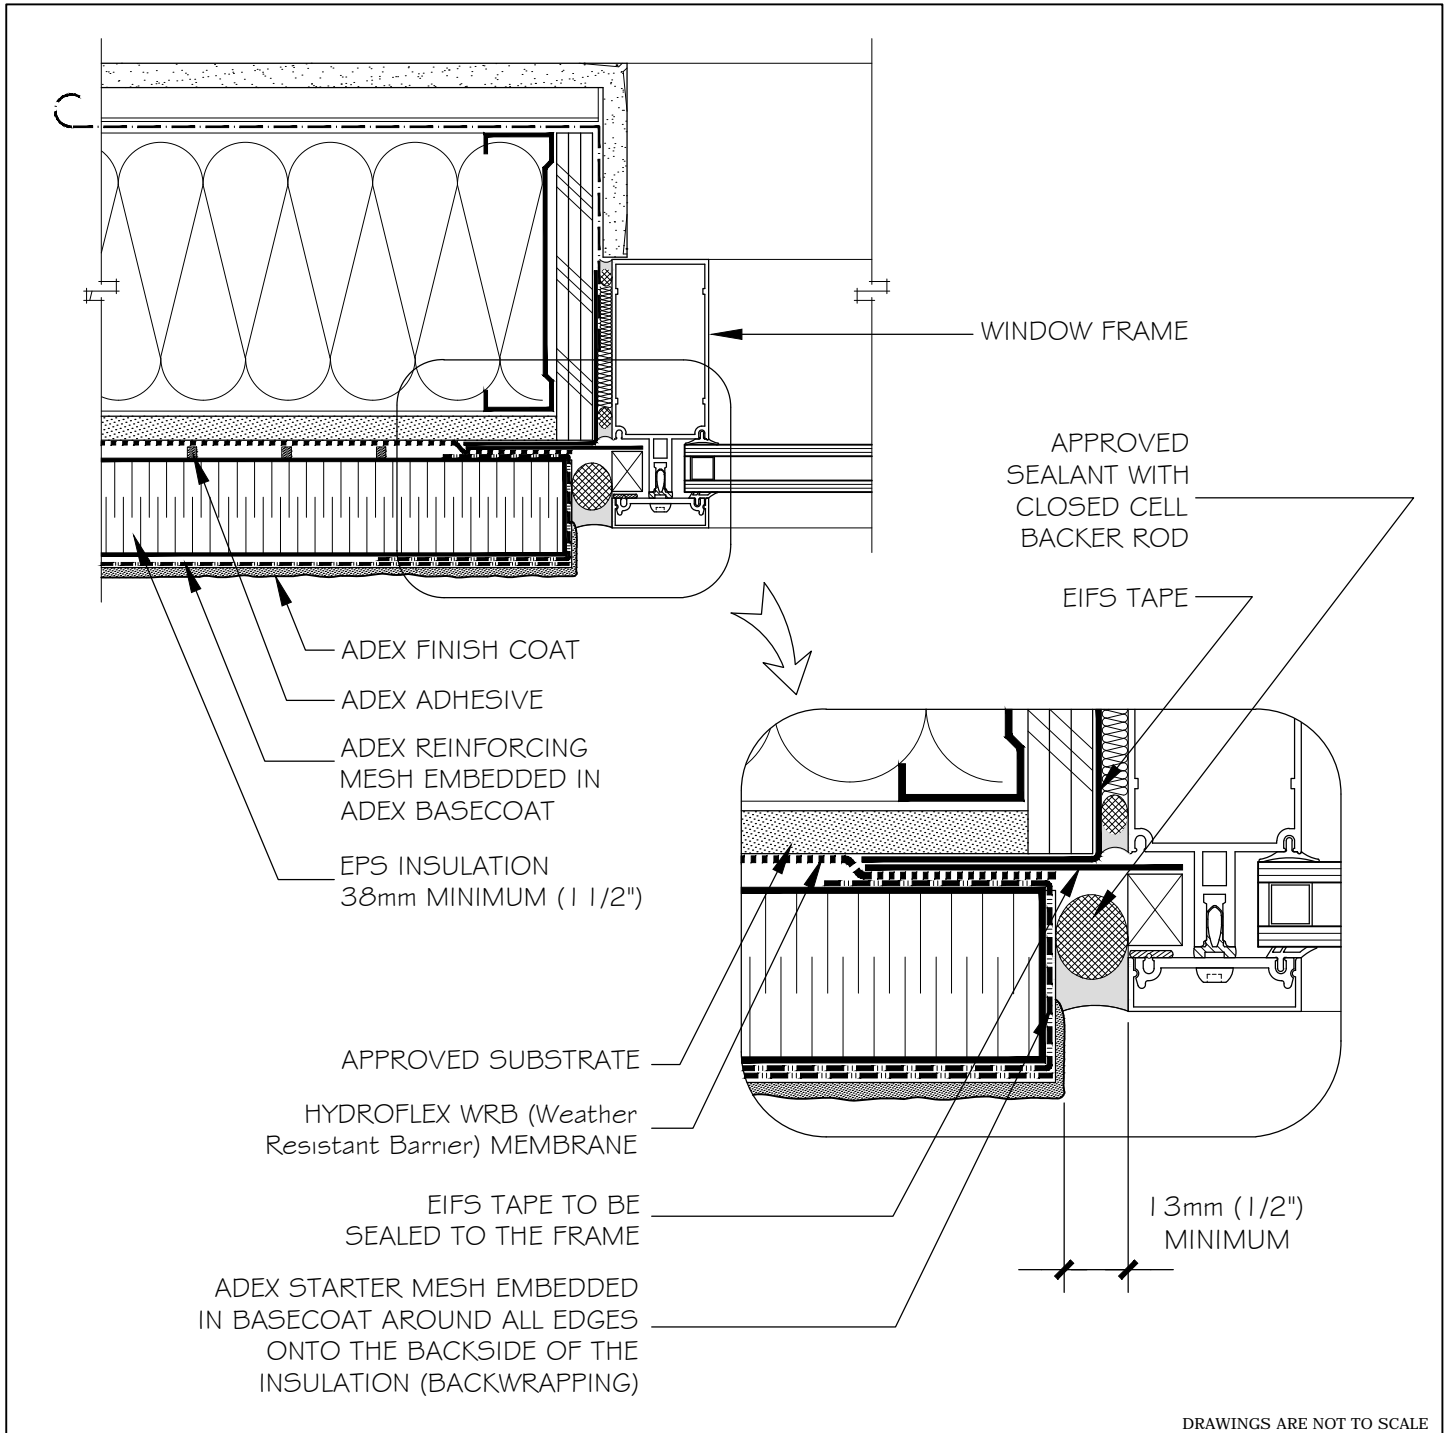

Window Jamb (Aluminium Window)

This document contains the applicable recommendations for the installation of the adex-VCA system. They are provided for the indicative purposes and are subject to changes without notice. Adex Systems Inc. reserves the right to make any eventual changes in keeping with technological advances. The professional (specialised designer, architect, engineer or any other professional) that decides to use this information, in any way, assumes full responsibility, whether direct or indirect, of the outcomes of this usage. Adex Systems Inc. will not assume or incur any responsibility that could have led to damages, defects, faultiness, deficiencies, prejudices, losses or decrease in profit, that they be direct or indirect, resulting from the Professional's use of the product. The use of this product by an unqualified person is strongly advised against.