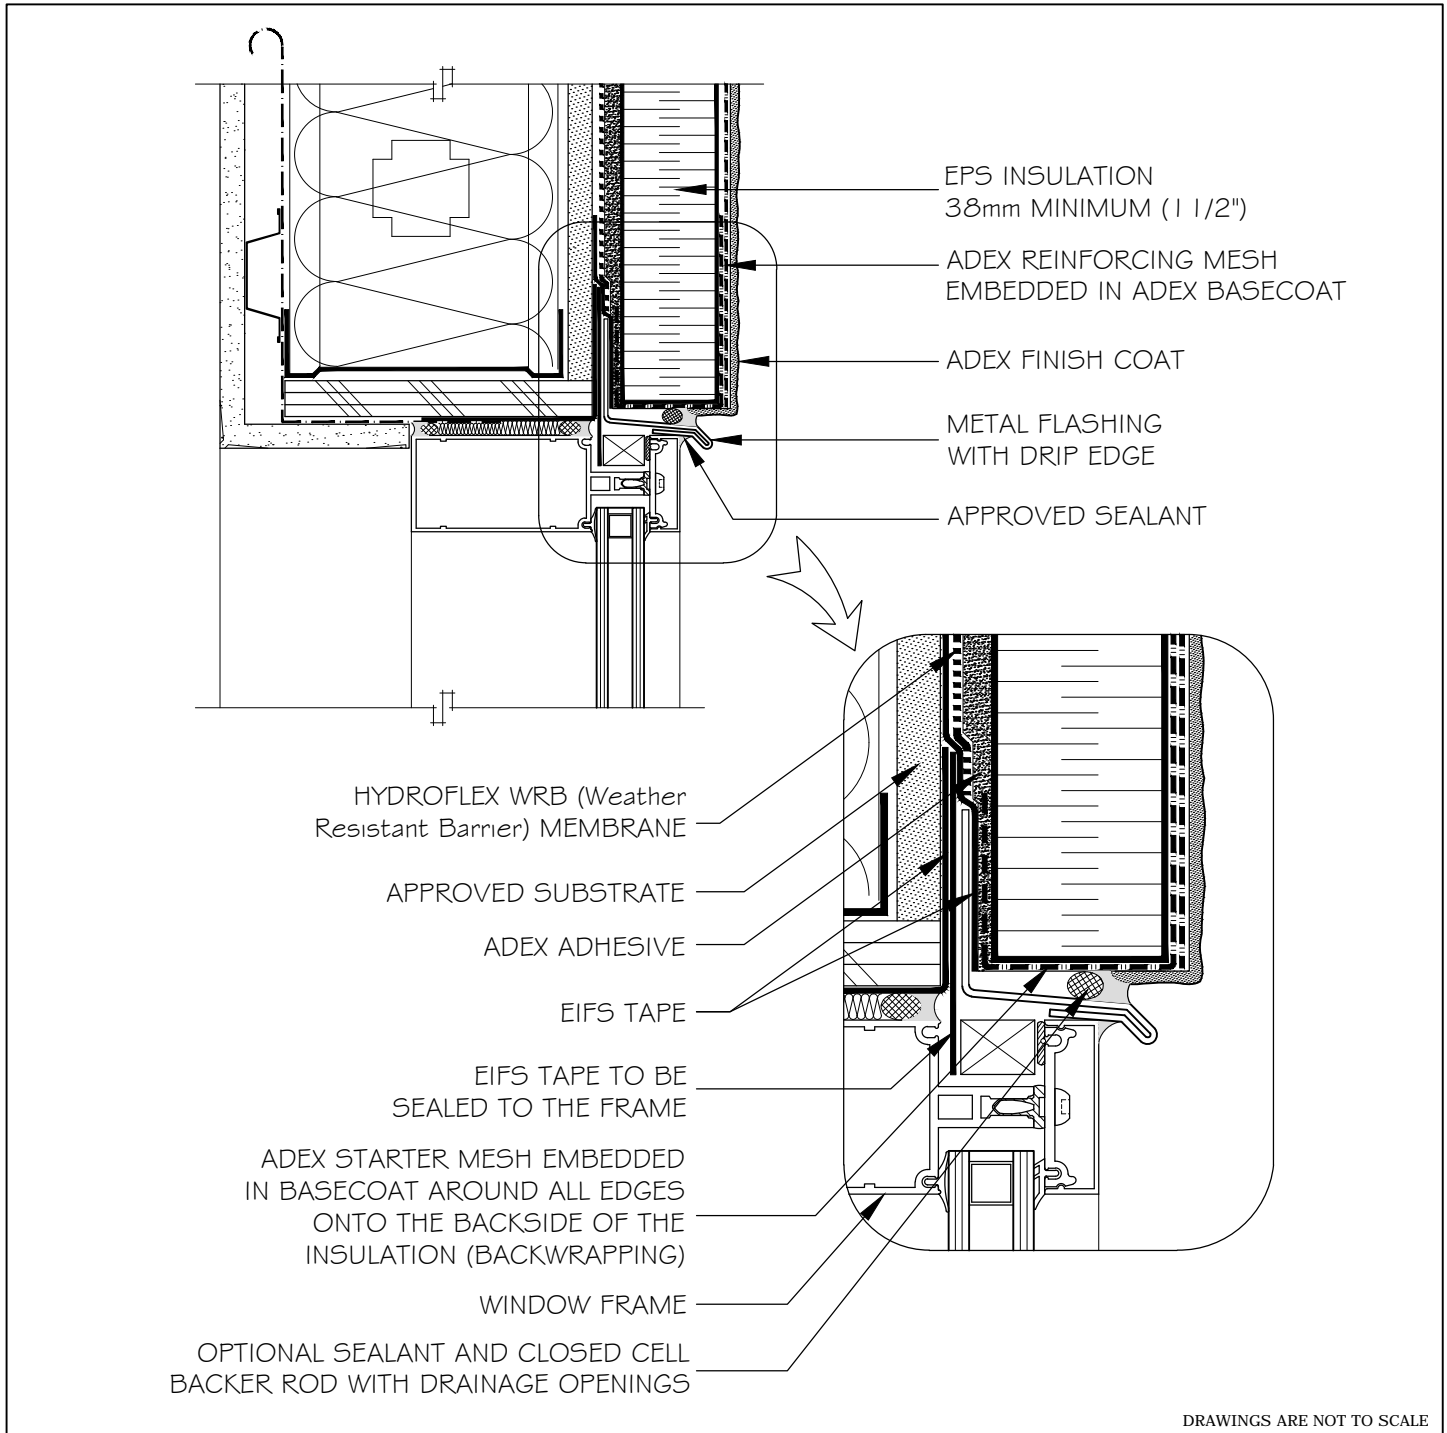

Window Head (Aluminium Window)

This document contains the applicable recommendations for the installation of the adex-VCA system. They are provided for the indicative purposes and are subject to changes without notice. Adex Systems Inc. reserves the right to make any eventual changes in keeping with technological advances. The professional (specialised designer, architect, engineer or any other professional) that decides to use this information, in any way, assumes full responsibility, whether direct or indirect, of the outcomes of this usage. Adex Systems Inc. will not assume or incur any responsibility that could have led to damages, defects, faultiness, deficiencies, prejudices, losses or decrease in profit, that they be direct or indirect, resulting from the Professional's use of the product. The use of this product by an unqualified person is strongly advised against.