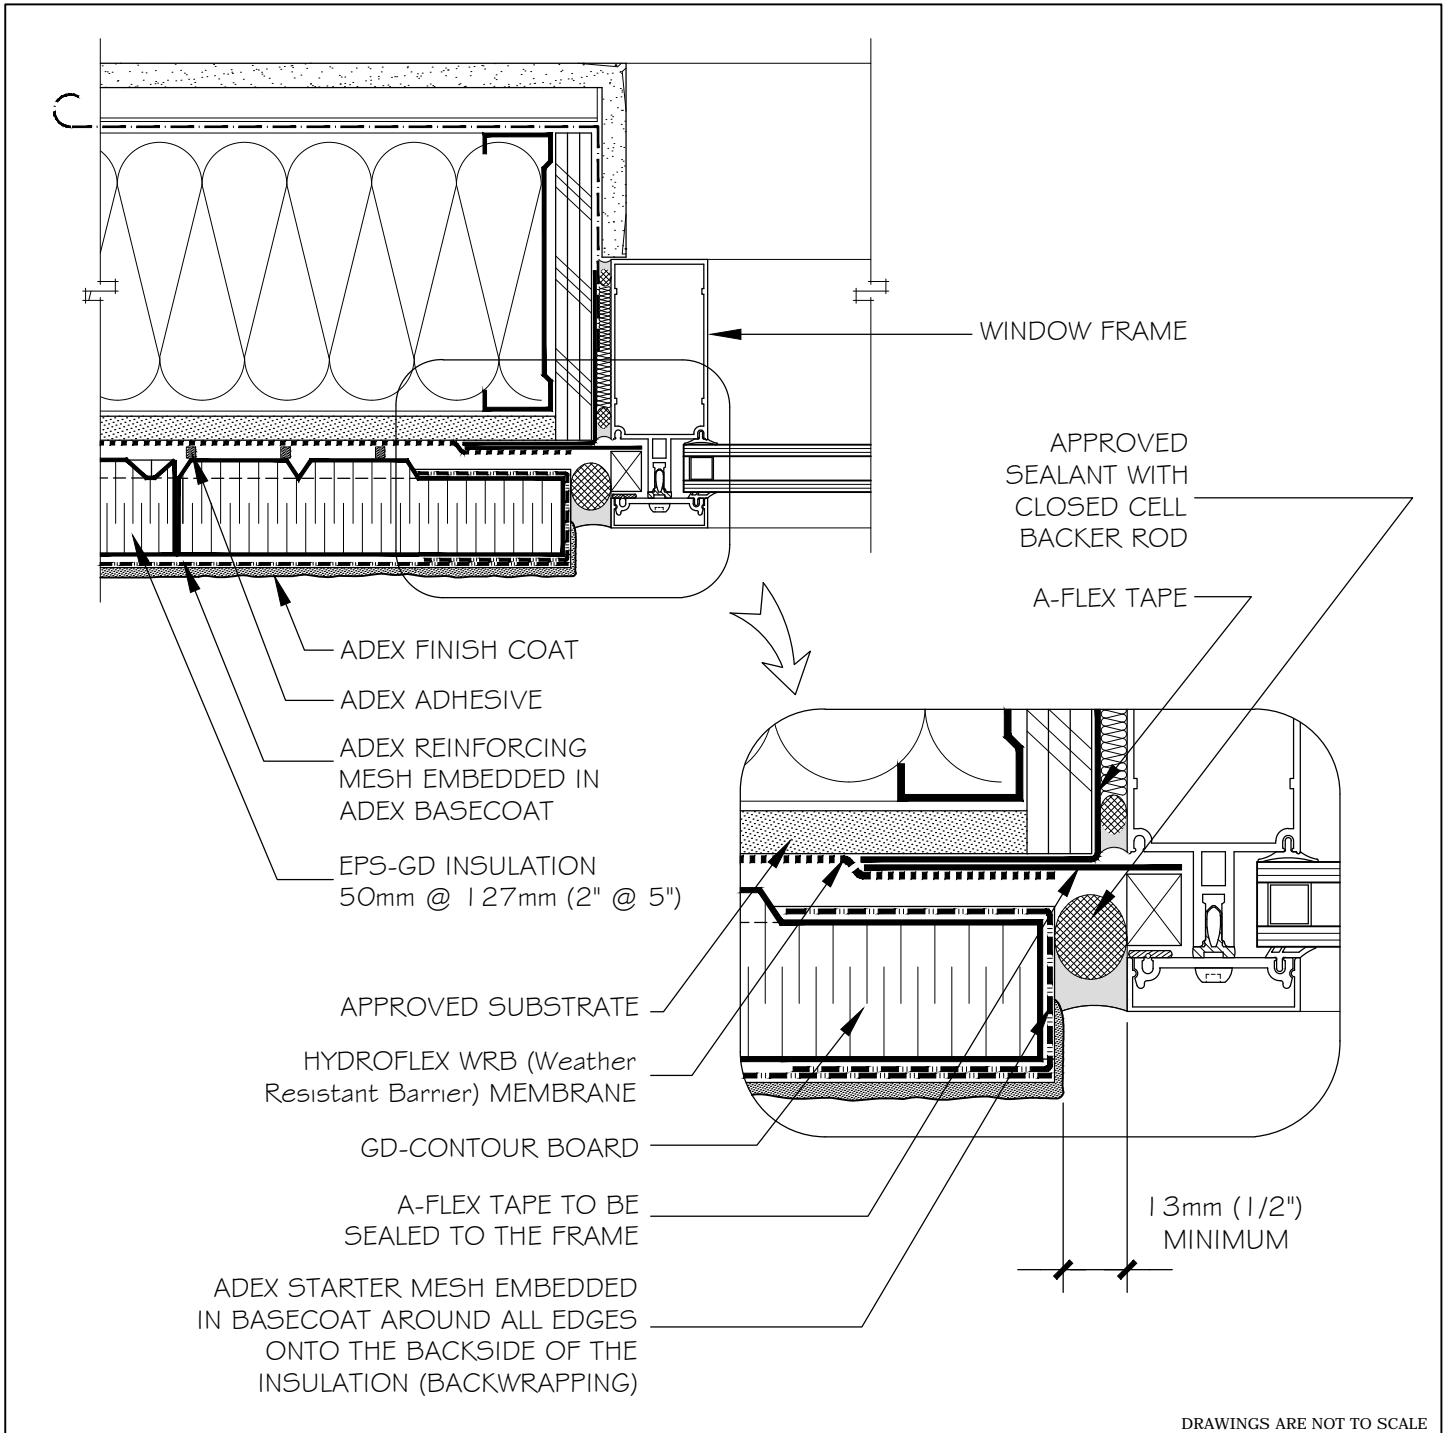

Window Jamb (Aluminium Window)

This document contains the applicable recommendations for the installation of the adex-RS system. They are provided for the indicative purposes and are subject to changes without notice. Adex Systems Inc. reserves the right to make any eventual changes in keeping with technological advances. The professional (specialised designer, architect, engineer or any other professional) that decides to use this information, in any way, assumes full responsibility, whether direct or indirect, of the outcomes of this usage. Adex Systems Inc. will not assume or incur any responsibility that could have led to damages, defects, faultiness, deficiencies, prejudices, losses or decrease in profit, that they be direct or indirect, resulting from the Professional's use of the product. The use of this product by an unqualified person is strongly advised against.