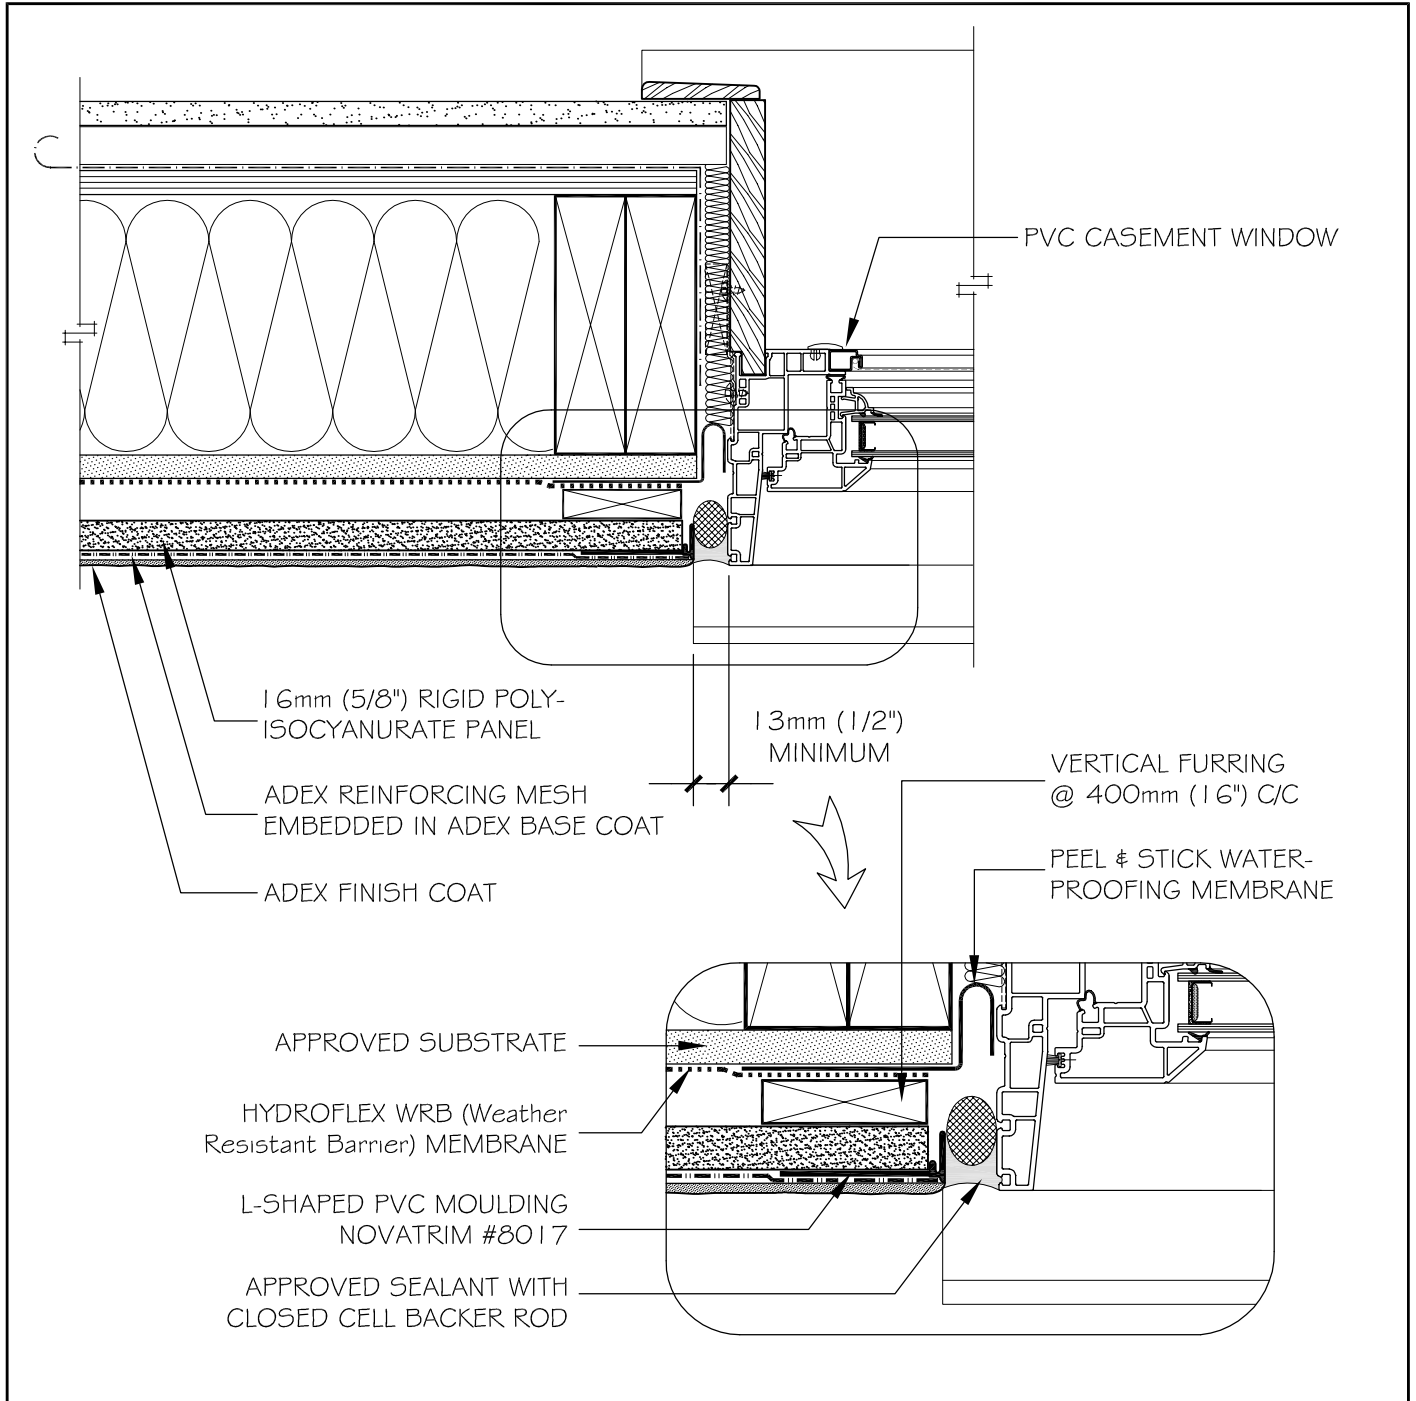

System : adexRES-VLS

Window - Jamb

This document contains the applicable recommendations for the installation of the adexRES-VLS system. They are provided solely for indicative purposes and are subject to changes without notice. Adex Systems Inc. reserves the right to make any eventual changes in keeping with technological advances. The professional (specialised designer, architect, engineer or any other professional) that decides to use this information, in any way, assumes full responsibility, whether direct or indirect, of the outcomes of this usage. Adex Systems Inc. will not assume or incur any responsibility that could have led to damages, defects, faultiness, deficiencies, prejudices, losses or decrease of profit, that they be direct or indirect, resulting from the Professional's use of the product. The use of this product by an unqualified person is strongly advised against.