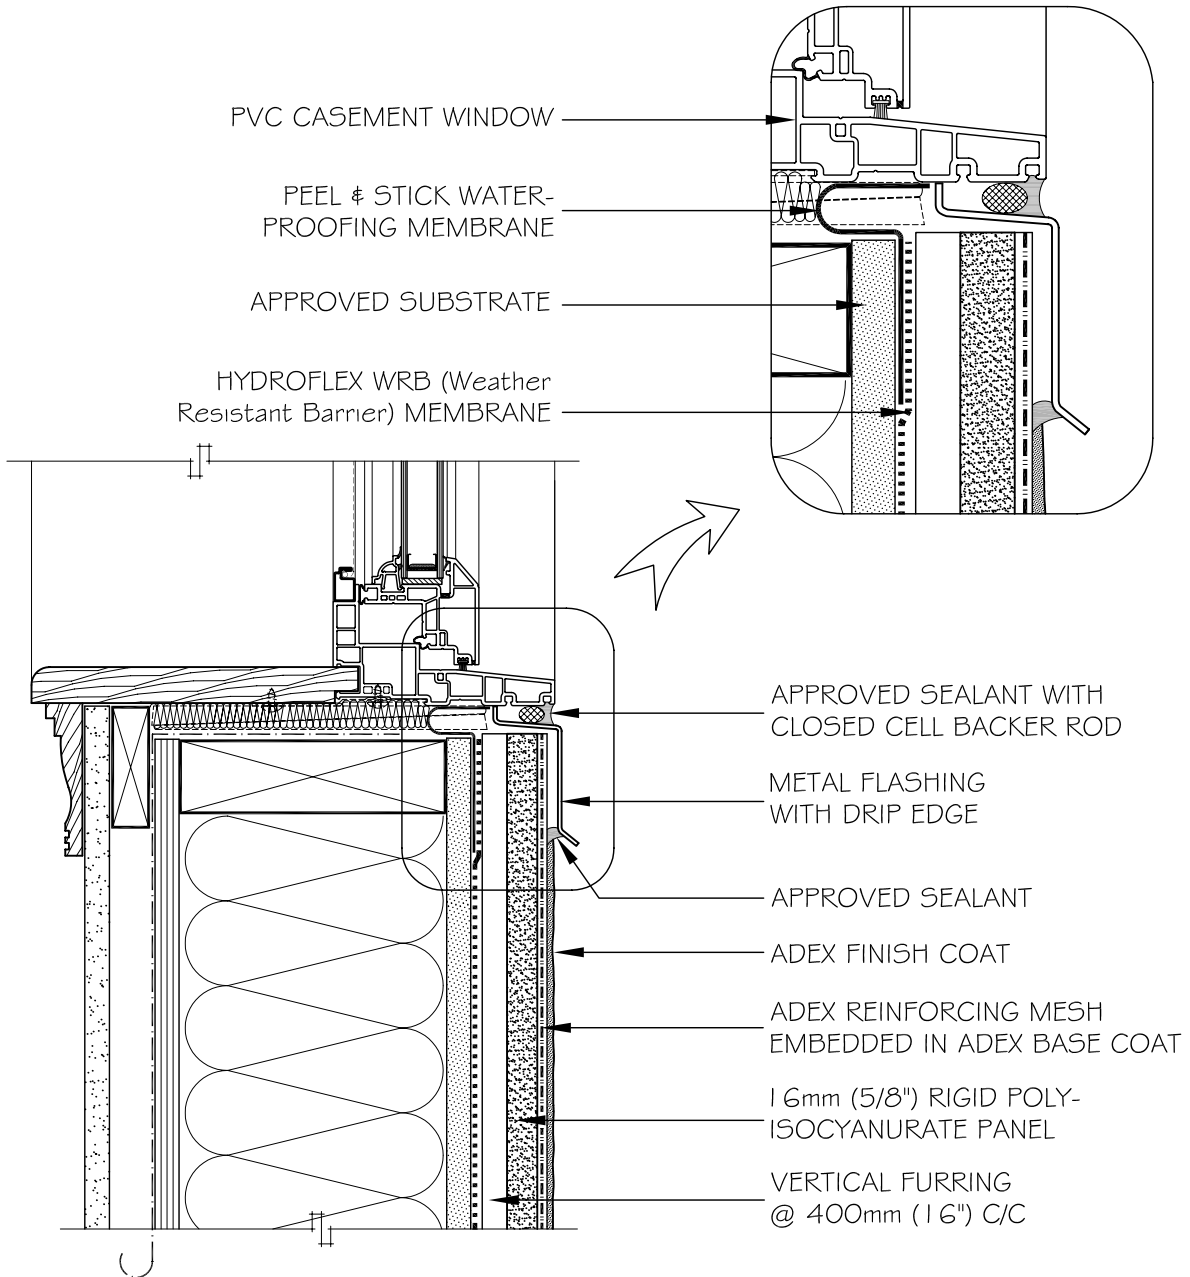

Window - Sill

This document contains the applicable recommendations for the installation of the adexRES-VLS system. They are provided solely for indicative purposes and are subject to changes without notice. Adex Systems Inc. reserves the right to make any eventual changes in keeping with technological advances. The professional (specialised designer, architect, engineer or any other professional) that decides to use this Information, in any way, assumes full responsibility, whether direct or indirect, of the outcomes of this usage. Adex Systems Inc. will not assume or incur any responsibility that could have led to damages, defects, faultiness, deficiencies, prejudices, losses or decrease of profit, that they be direct or indirect, resulting from the Professional's use of the product. The use of this product by an unqualified person is strongly advised against.