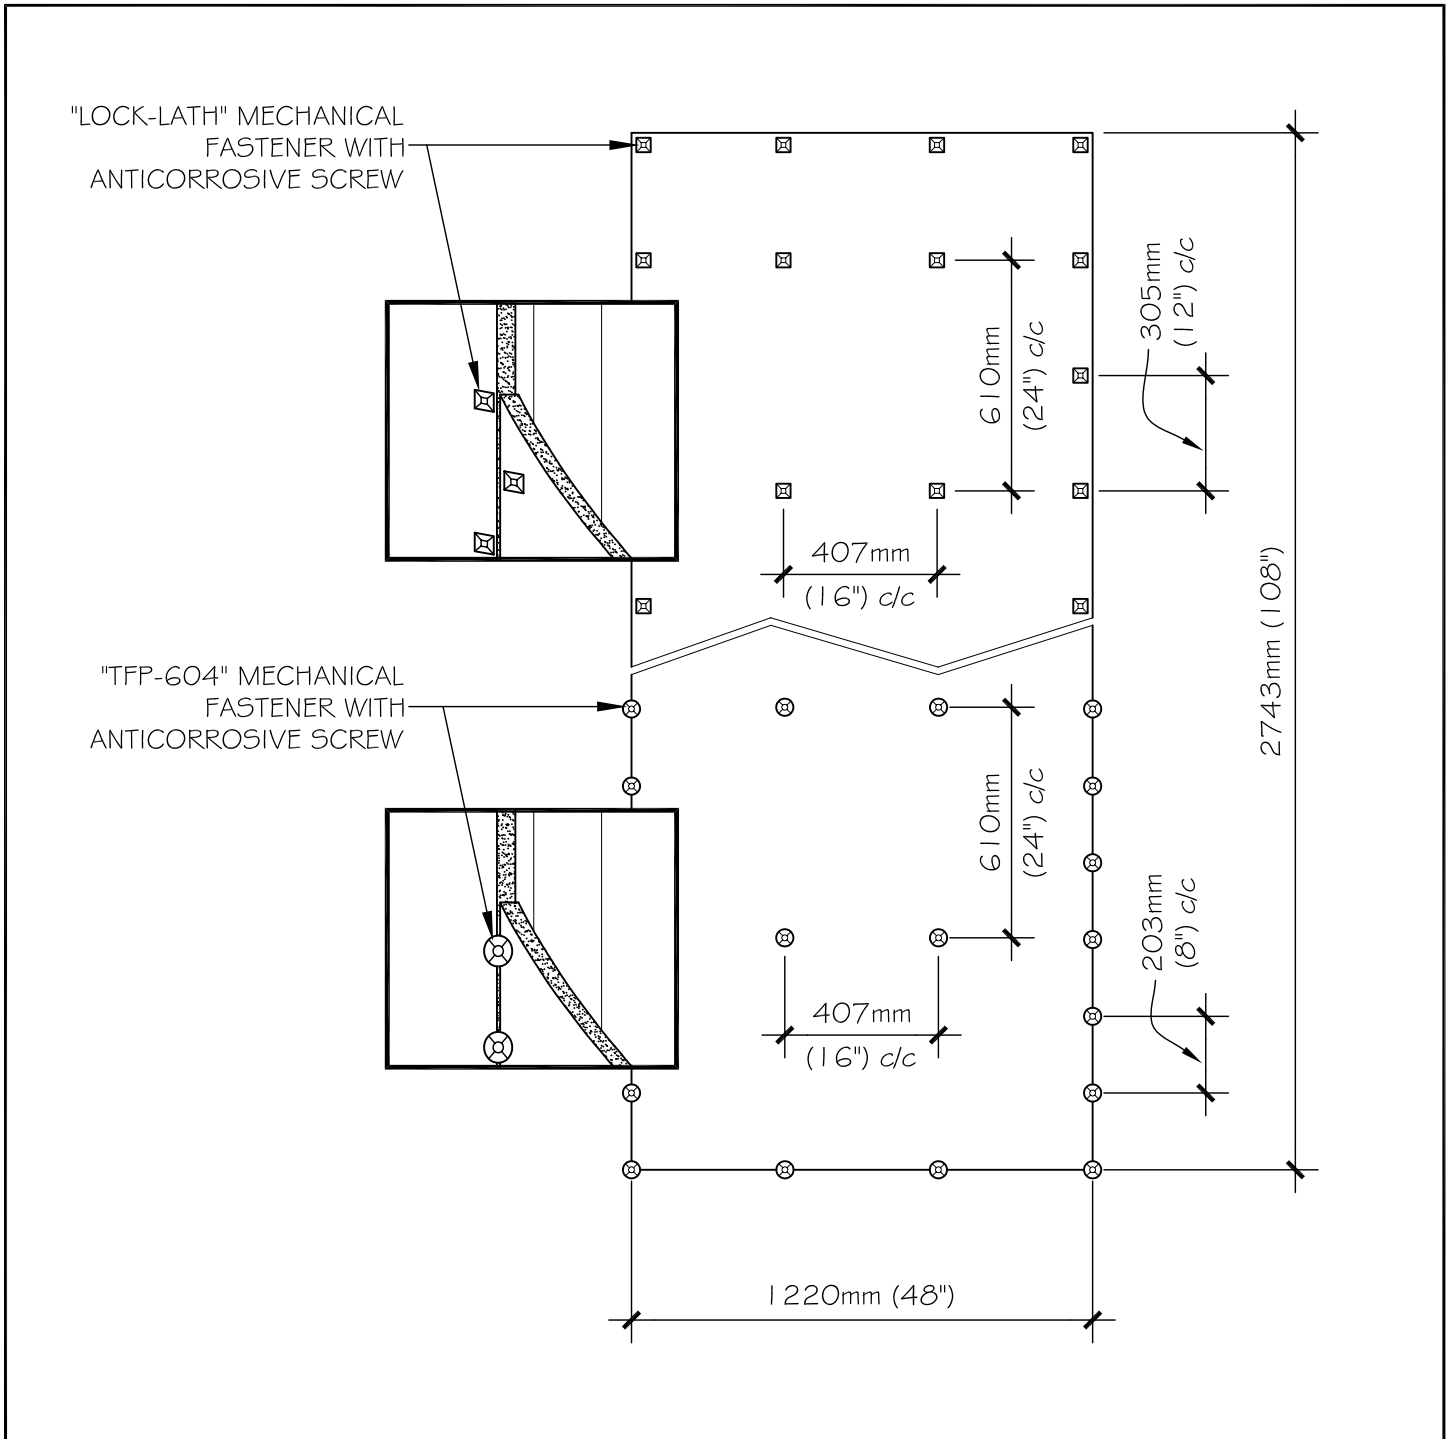

Panels installation

This document contains the applicable recommendations for the installation of the adexRES-VLS system. They are provided solely for indicative purposes and are subject to changes without notice. Adex Systems Inc. reserves the right to make any eventual changes in keeping with technological advances. The professional (specialised designer, architect, engineer or any other professional) that decides to use this information, in any way, assumes full responsibility, whether direct or indirect, of the outcomes of this usage. Adex Systems Inc. will not assume or incur any responsibility that could have led to damages, defects, faultiness, deficiencies, prejudices, losses or decrease of profit, that they be direct or indirect, resulting from the Professional's use of the product. The use of this product by an unqualified person is strongly advised against.