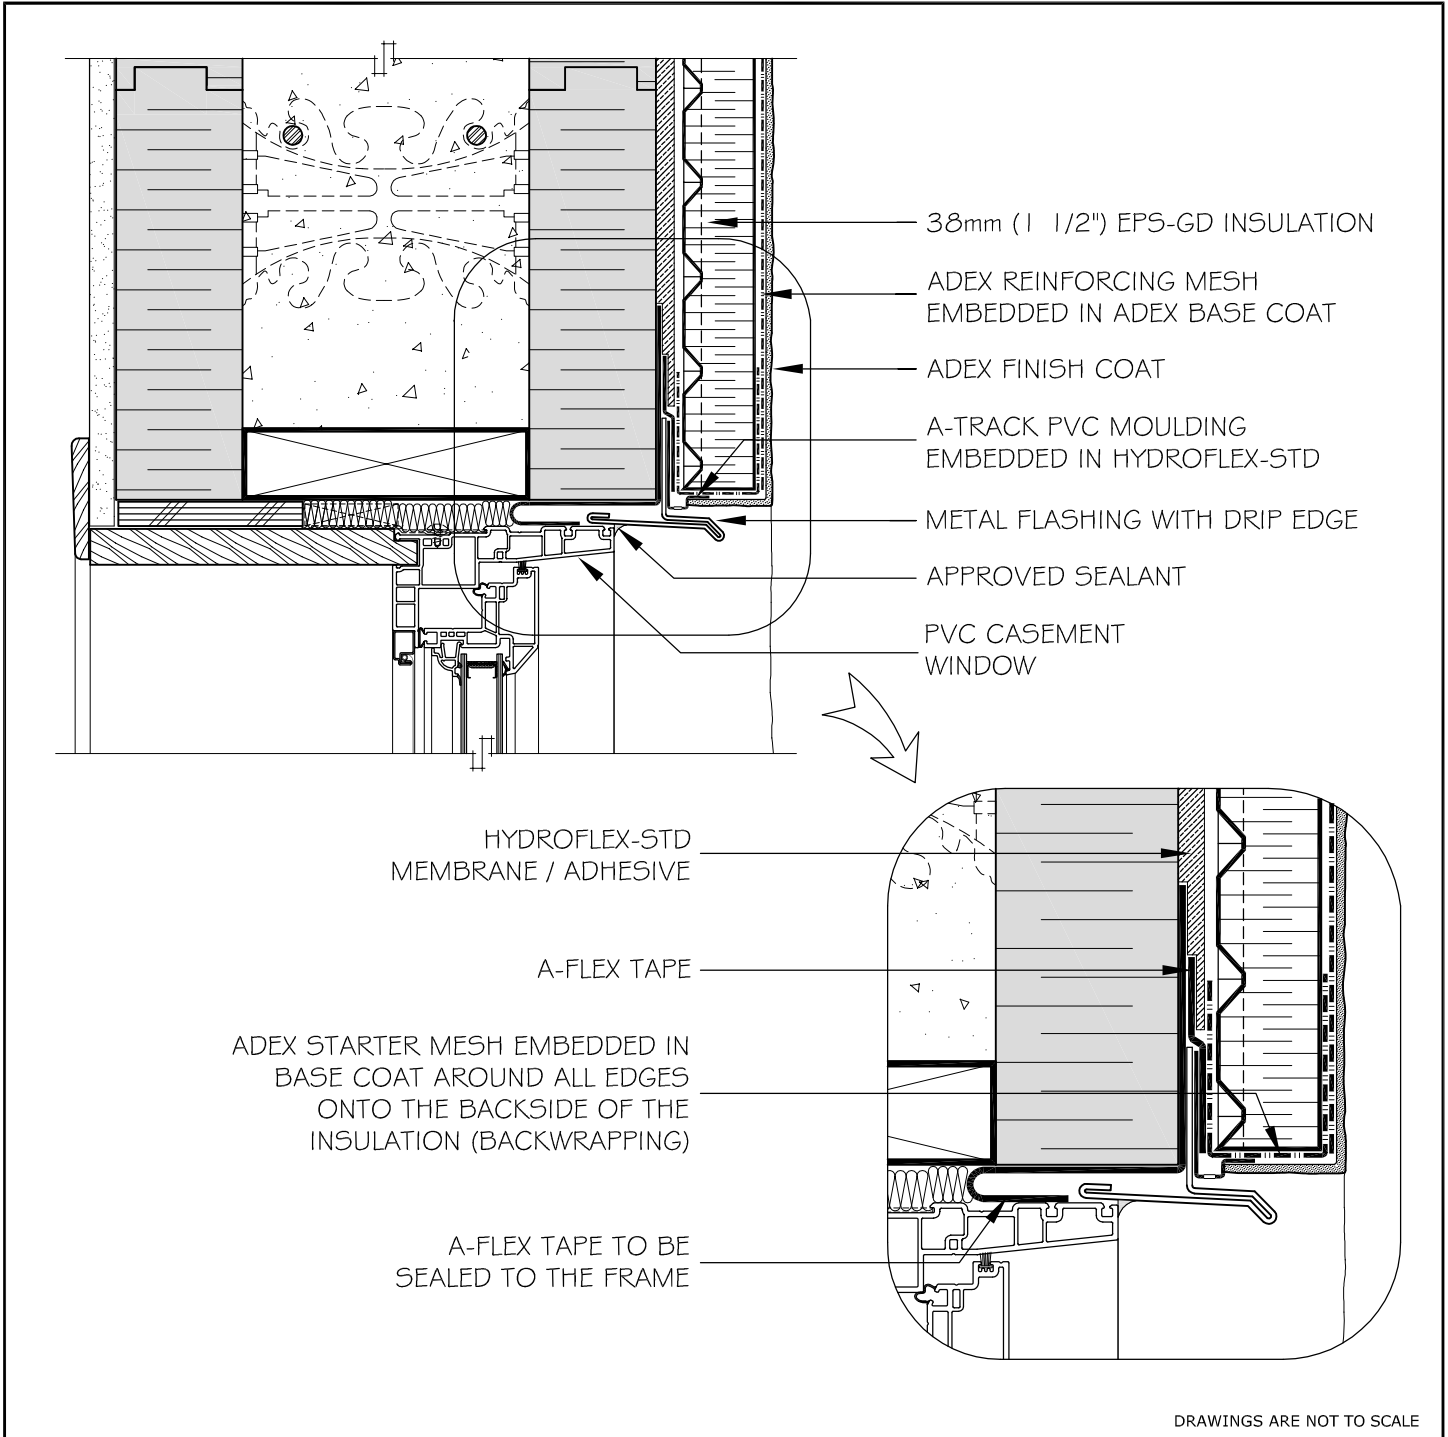

Window head

This document contains the applicable recommendations for the installation of the adexRES-ICF system. They are provided solely for indicative purposes and are subject to changes without notice. Adex Systems Inc. reserves the right to make any eventual changes in keeping with technological advances. The professional (specialised designer, architect, engineer or any other professional) that decides to use this information, in any way, assumes full responsibility, whether direct or indirect, of the outcomes of this usage. Adex Systems Inc. will not assume or incur any responsibility that could have led to damages, defects, faultiness, deficiencies, prejudices, losses or decrease of profit, that they be direct or indirect, resulting from the Professional's use of the product. The use of this product by an unqualified person is strongly advised against.