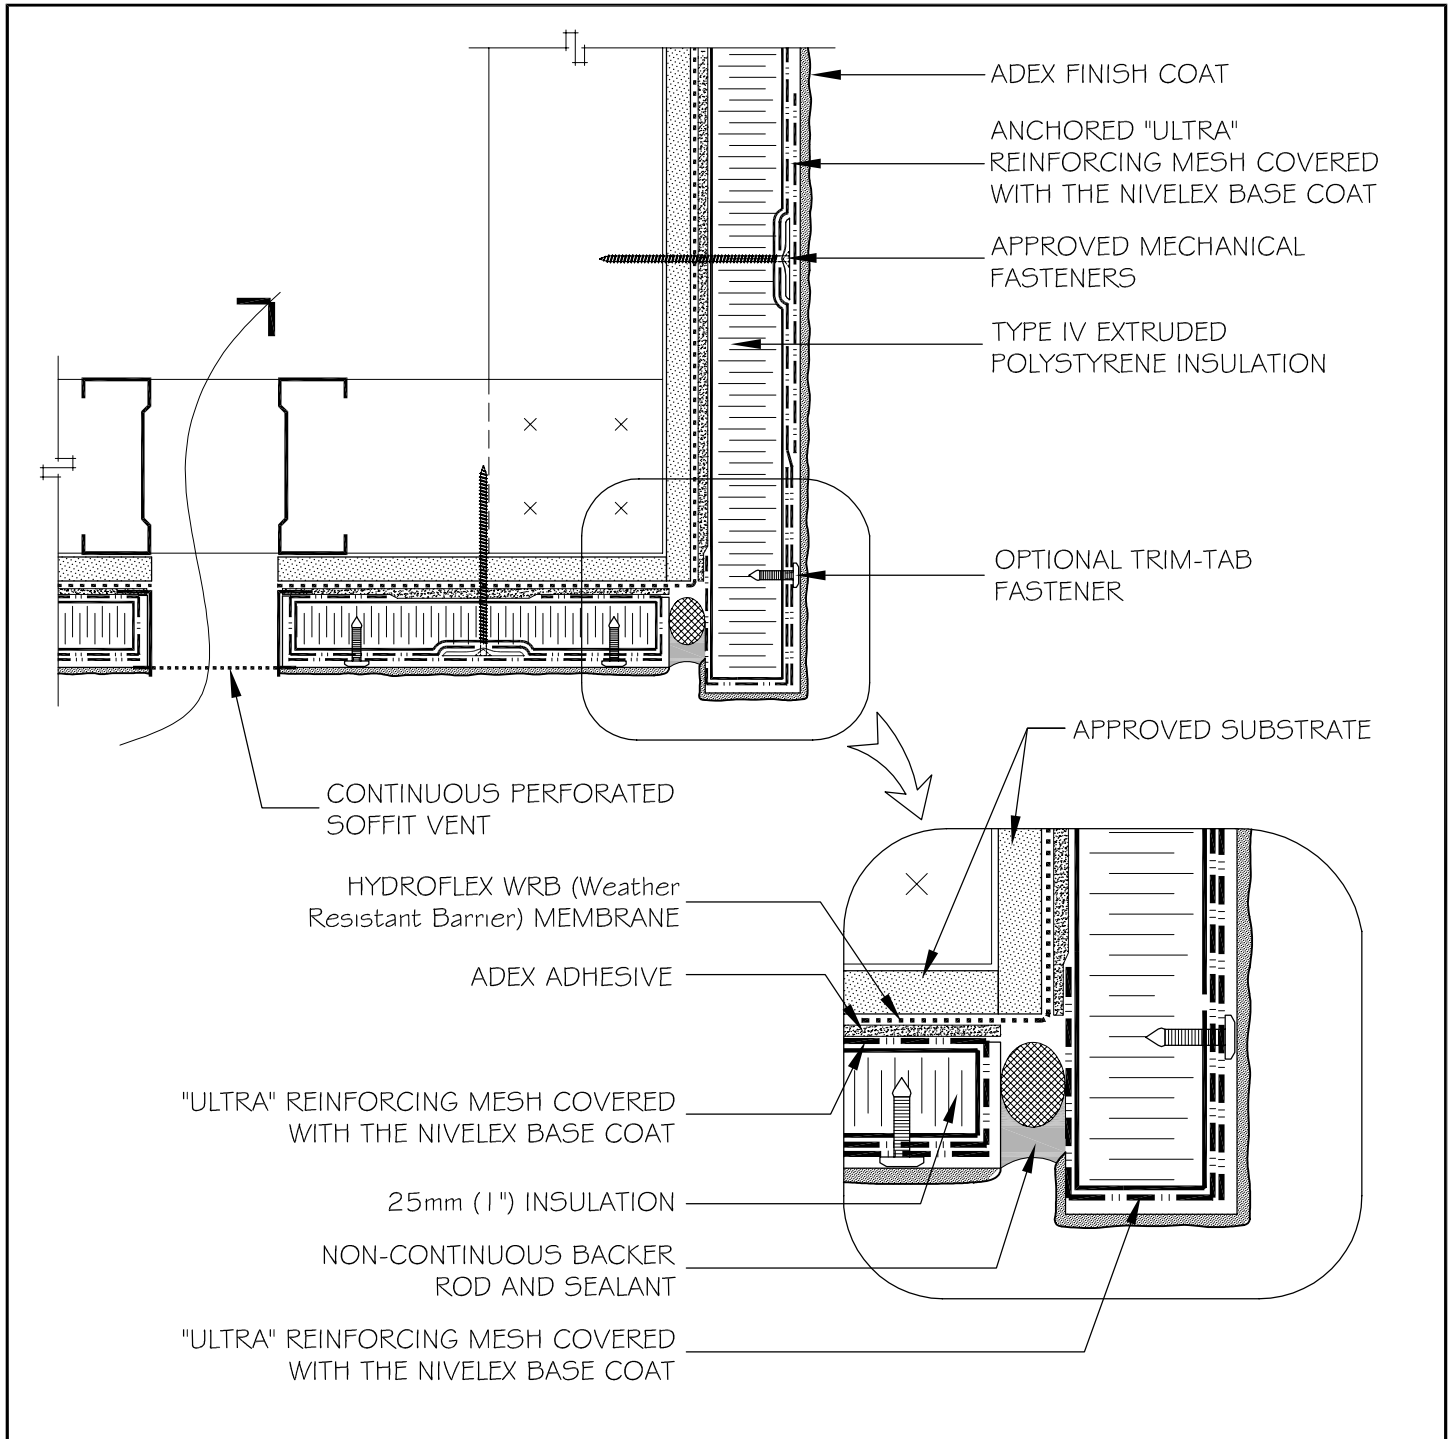

### Eave soffit

This document contains the applicable recommendations for the installation of the adexICI-HC system. They are provided solely for indicative purposes and are subject to changes without notice. Adex Systems Inc. reserves the right to make any eventual changes in keeping with technological advances. The professional (specialised designer, architect, engineer or any other professional) that decides to use this information, in any way, assumes full responsibility, whether direct or indirect, of the outcomes of this usage. Adex Systems Inc. will not assume or incur any responsibility that could have led to damages, defects, faultiness, deficiencies, prejudices, losses or decrease of profit, that they be direct or indirect, resulting from the Professional's use of the product. The use of this product by an unqualified person is strongly advised against.