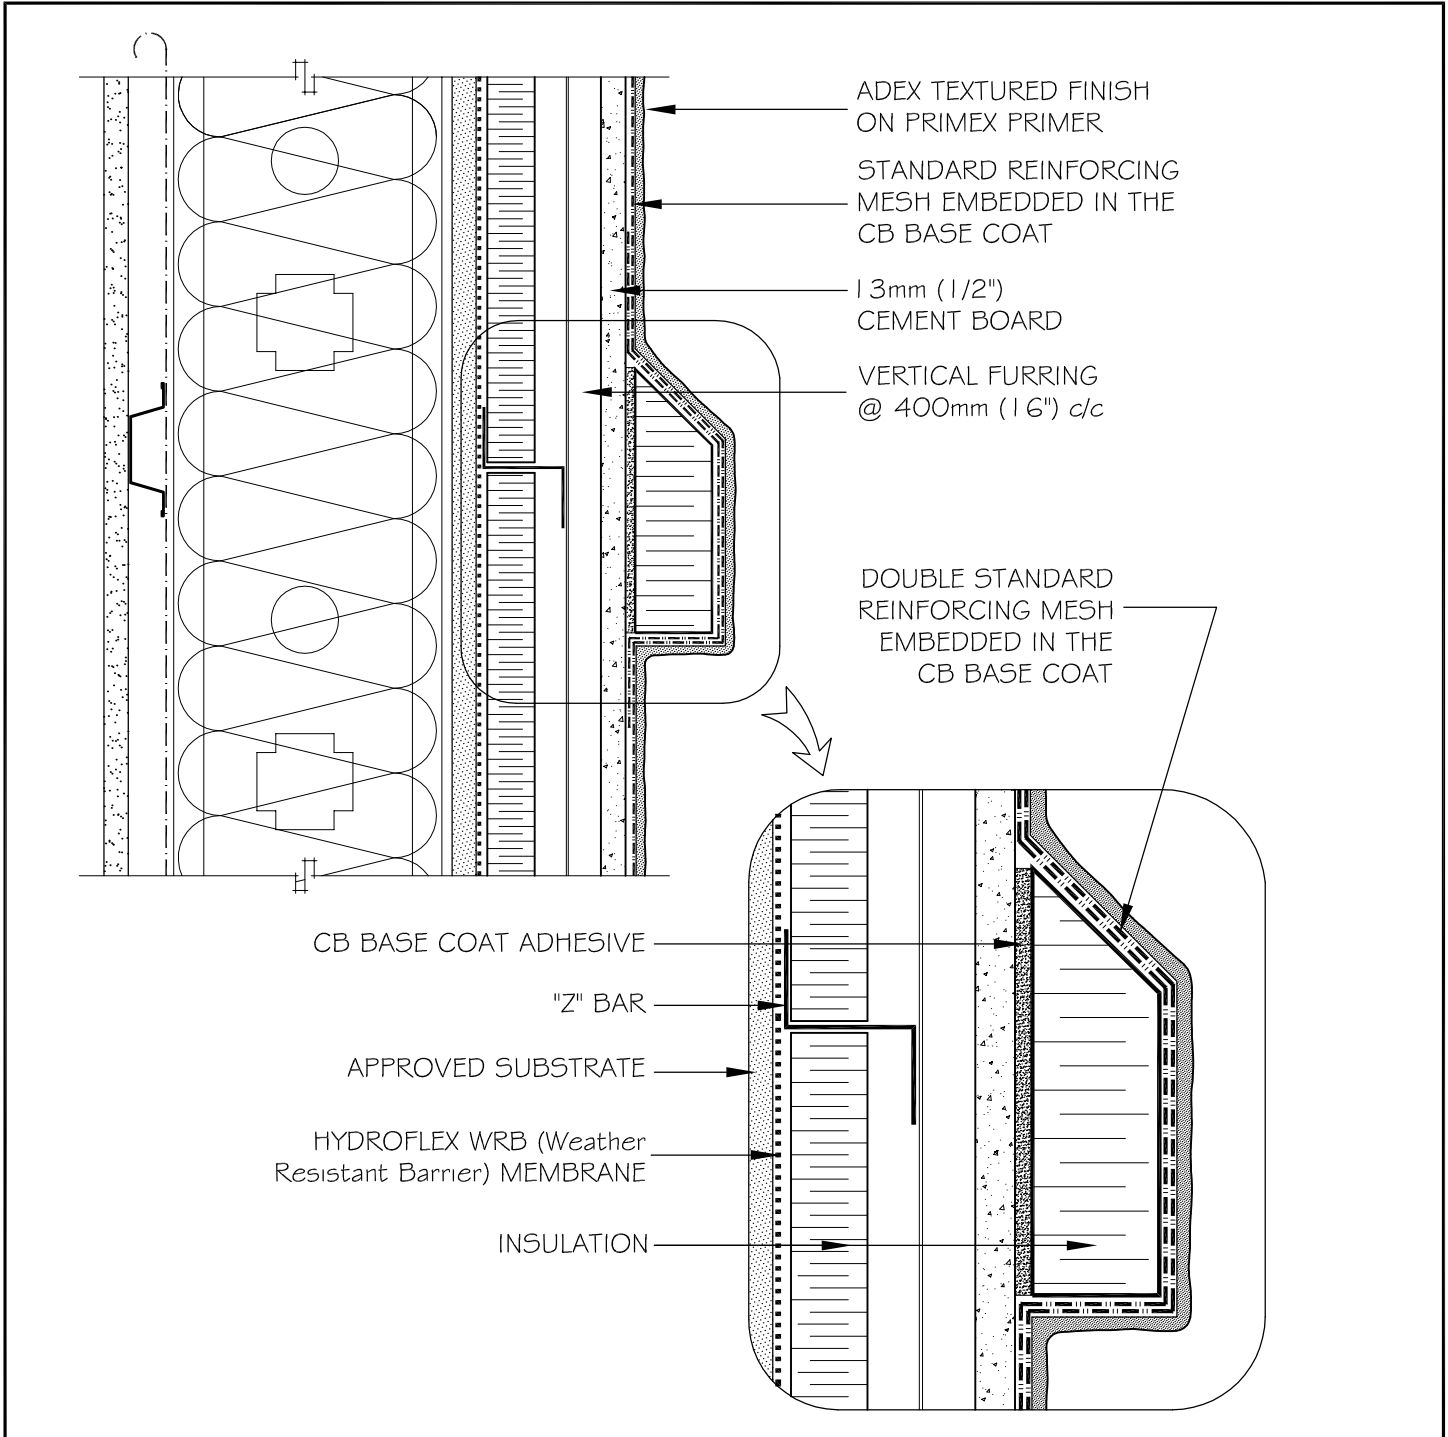

System: adexICI-CB

Decorative band

This document contains the applicable recommendations for the installation of the adexICI-CB system. They are provided solely for indicative purposes and are subject to changes without notice. Adex Systems Inc. reserves the right to make any eventual changes in keeping with technological advances. The professional (specialised designer, architect, engineer or any other professional) that decides to use this information, in any way, assumes full responsibility, whether direct or indirect, of the outcomes of this usage. Adex Systems Inc. will not assume or incur any responsibility that could have led to damages, defects, faultiness, deficiencies, prejudices, losses or decrease of profit, that they be direct or indirect, resulting from the Professional's use of the product. The use of this product by an unqualified person is strongly advised against.