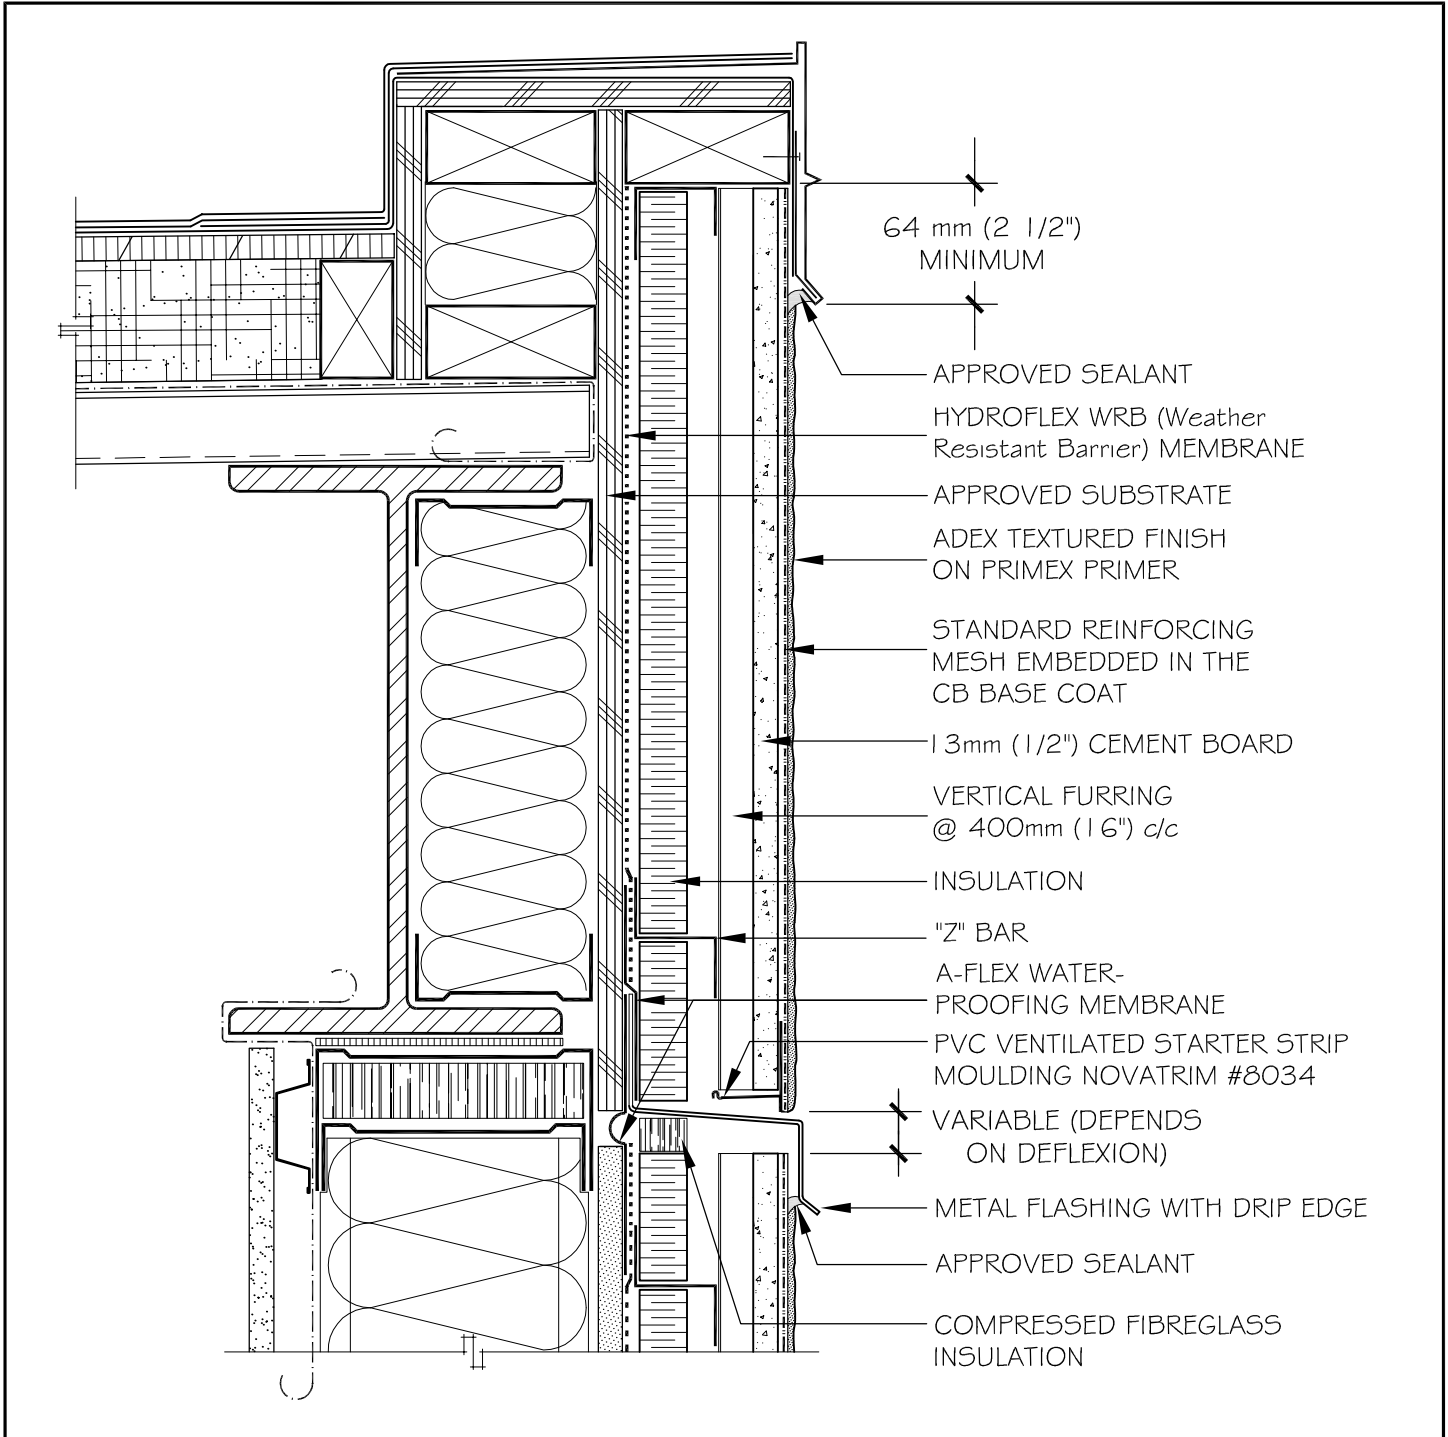

System: adexICI-CB

Parapet

This document contains the applicable recommendations for the installation of the adexICI-CB system. They are provided solely for indicative purposes and are subject to changes without notice. Adex Systems Inc. reserves the right to make any eventual changes in keeping with technological advances. The professional (specialised designer, architect, engineer or any other professional) that decides to use this information, in any way, assumes full responsibility, whether direct or indirect, of the outcomes of this usage. Adex Systems Inc. will not assume or incur any responsibility that could have led to damages, defects, faultiness, deficiencies, prejudices, losses or decrease of profit, that they be direct or indirect, resulting from the Professional's use of the product. The use of this product by an unqualified person is strongly advised against.