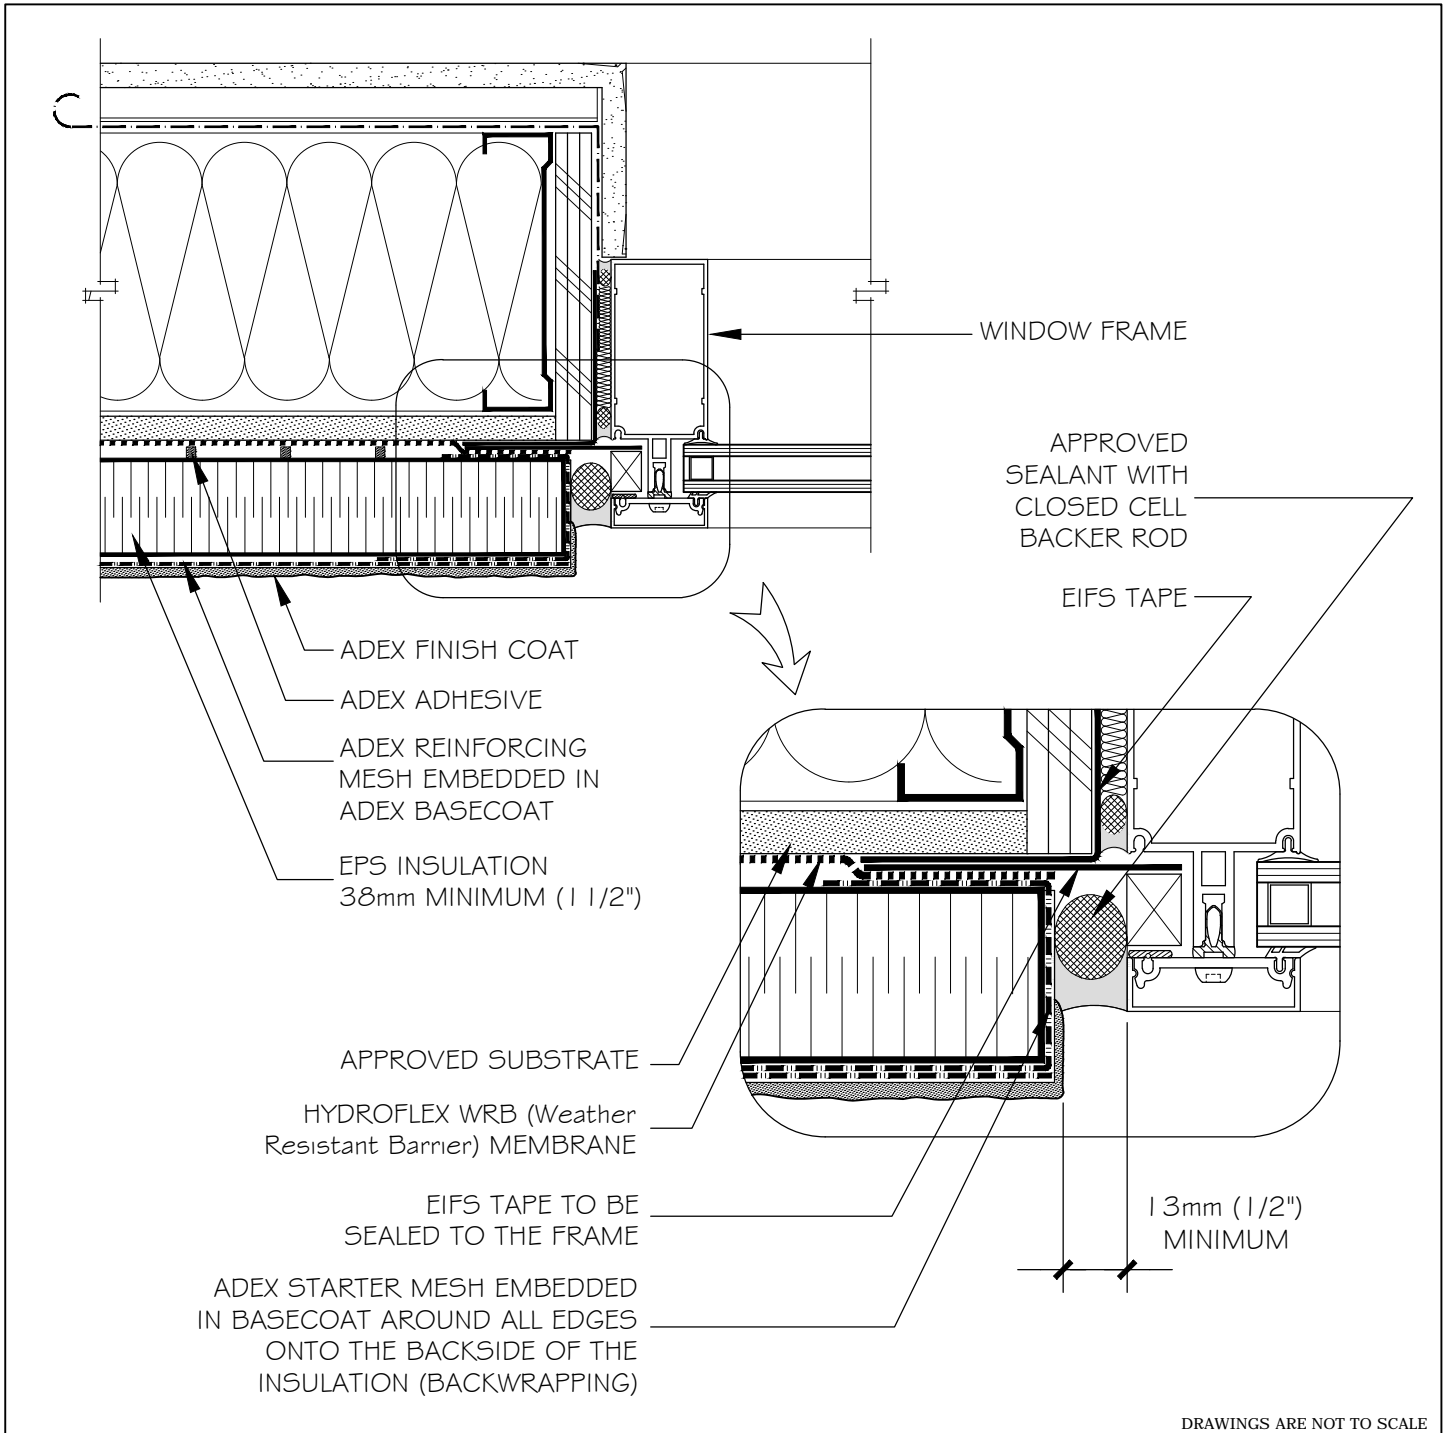

Window Jamb (Aluminium Window)

This document contains the applicable recommendations for the installation of the adex-VCA system. They are provided for the indicative purposes and are subject to changes without notice. Adex Systems Inc. reserves the right to make any eventual changes in keeping with technological advances. The professional (specialised designer, architect, engineer or any other professional) that decides to use this information, in any way, assumes full responsibility, whether direct or indirect, of the outcomes of this usage. Adex Systems Inc. will not assume or incur any responsibility that could have led to damages, defects, faultiness, deficiencies, prejudices, losses or decrease in profit, that they be direct or indirect, resulting from the Professional's use of the product. The use of this product by an unqualified person is strongly advised against.