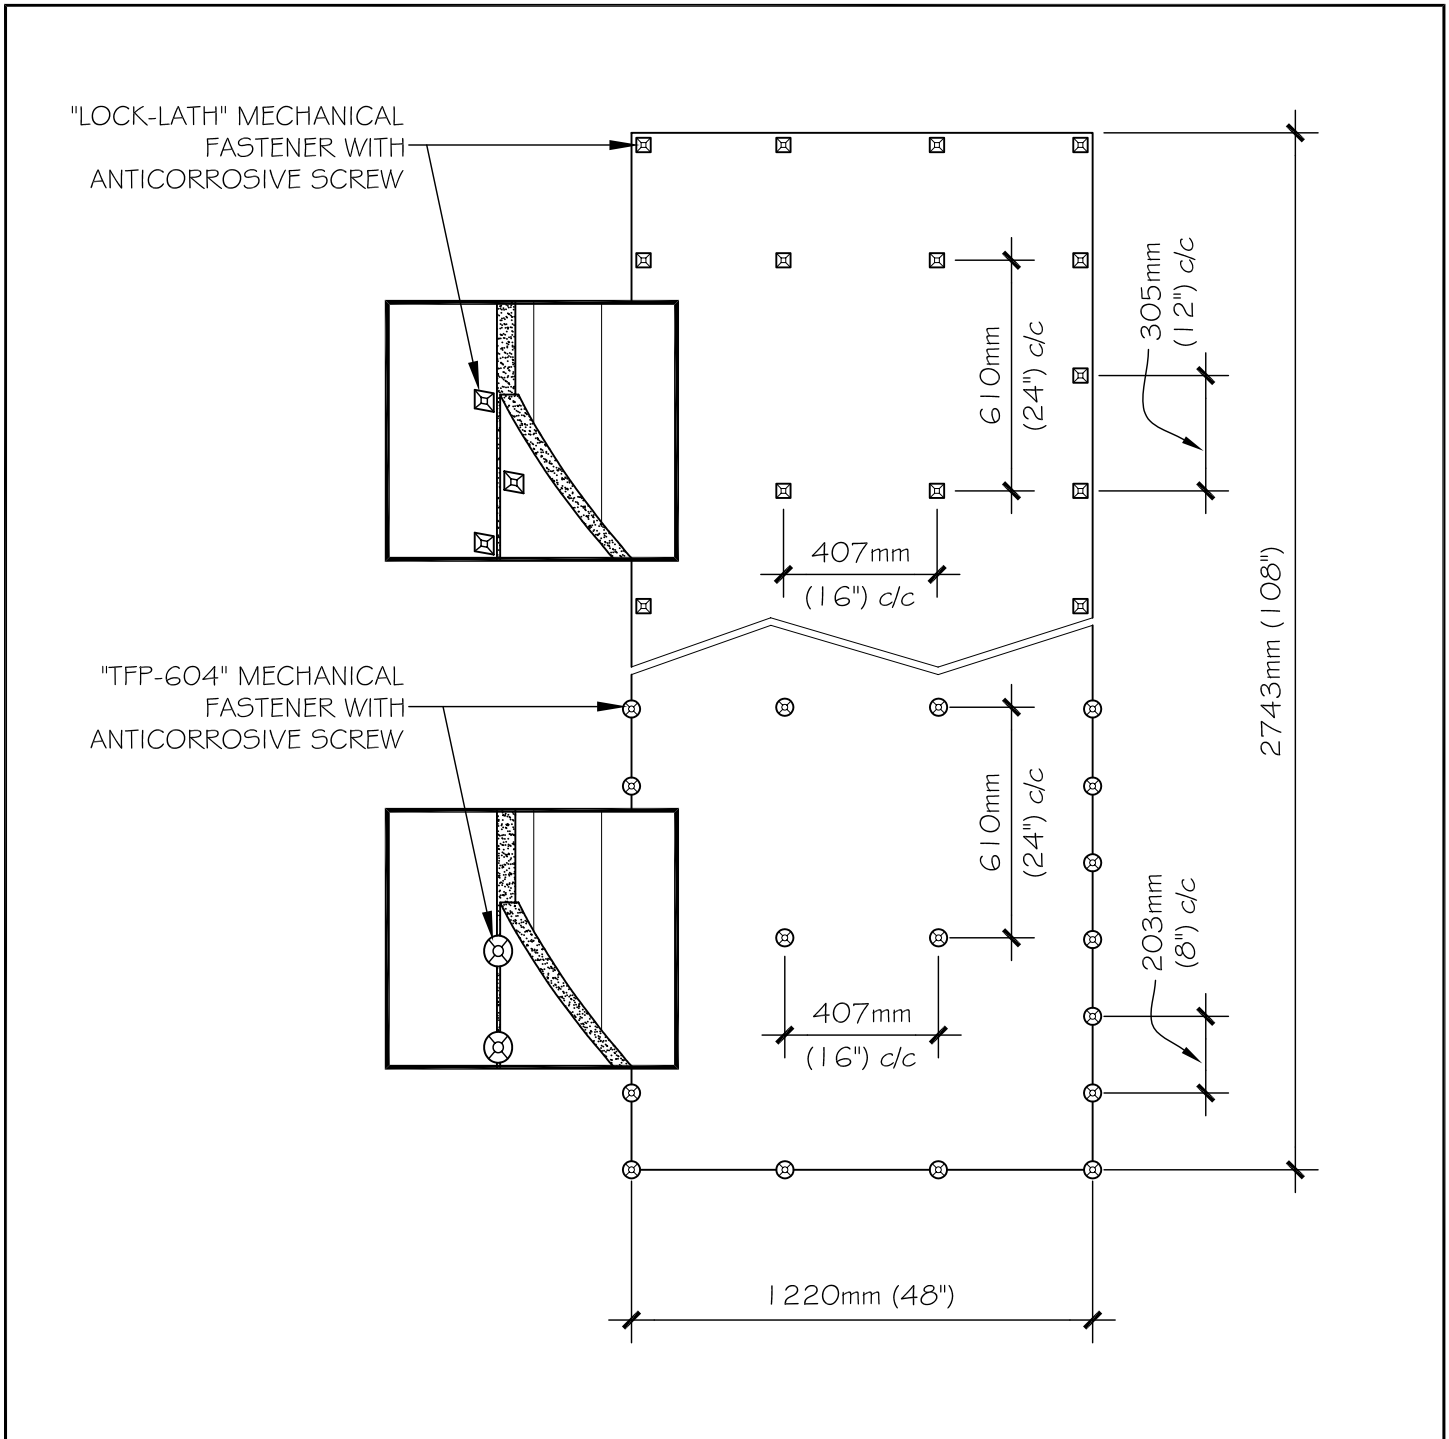

Panels installation

This document contains the applicable recommendations for the installation of the adexRES-VLS system. They are provided solely for indicative purposes and are subject to changes without notice. Adex Systems Inc. reserves the right to make any eventual changes in keeping with technological advances. The professional (specialised designer, architect, engineer or any other professional) that decides to use this information, in any way, assumes full responsibility, whether direct or indirect, of the outcomes of this usage. Adex Systems Inc. will not assume or incur any responsibility that could have led to damages, defects, faultiness, deficiencies, prejudices, losses or decrease of profit, that they be direct or indirect, resulting from the Professional's use of the product. The use of this product by an unqualified person is strongly advised against.